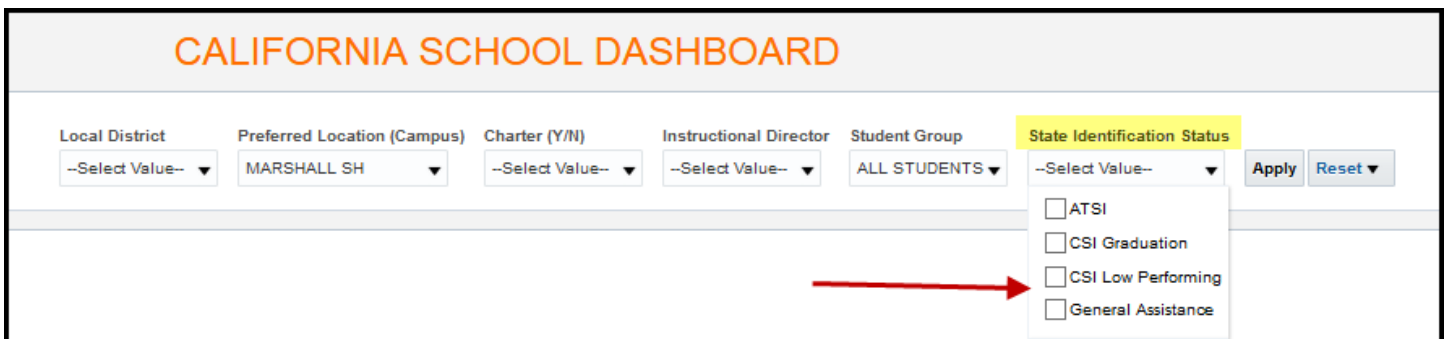

AVAILABLE NOW on 
(Release 19.8 February 2019)

MyData California School Dashboard 17-18 Data

View school-level results on the California School Dashboard.

Additional Features:

- Student Group Filter –filter to view performance of one or more student groups (e.g., English Learner, Homeless Youth)

- State Identification Status Filter – filter to view schools identified by the State as ATSI, CSI Graduation, or CSI Low Performing

- Link to CA School Dashboard Page – takes users directly to the school’s California School Dashboard page