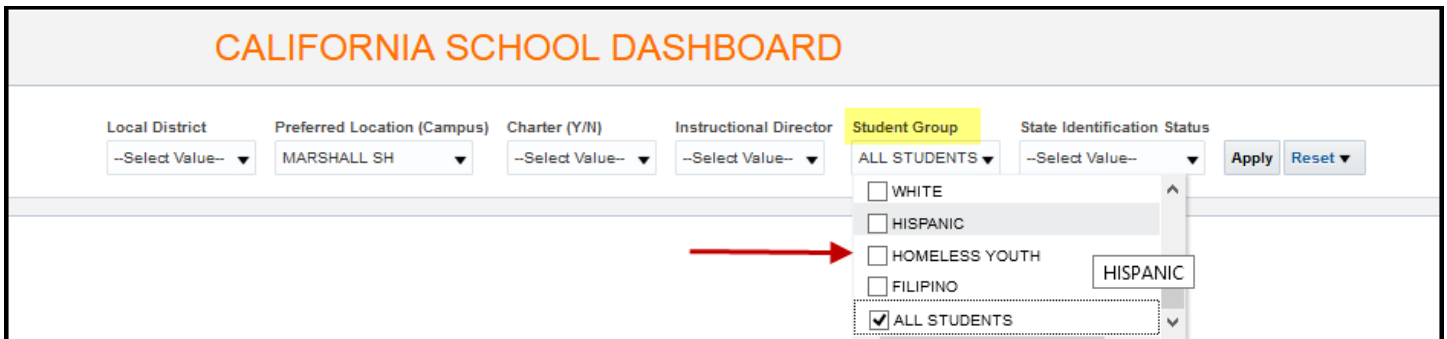

AVAILABLE NOW on 
(Release 19.8 February 2019)

MyData California School Dashboard 17-18 Data

View school-level results on the California School Dashboard.

Additional Features:

- Student Group Filter –filter to view performance of one or more student groups (e.g., English Learner, Homeless Youth)

- State Identification Status Filter – filter to view schools identified by the State as ATSI, CSI Graduation, or CSI Low Performing

- Link to CA School Dashboard Page – takes users directly to the school’s California School Dashboard page